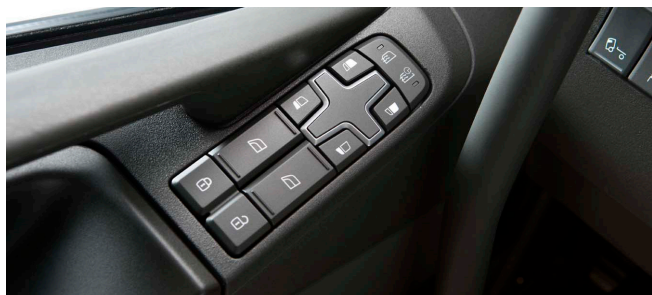

## Cab door locking LOCK-REM

Control module on driver's side.

Remote control.

### Central door locking with remote control

A central locking system facilitates locking and unlocking and thereby simplifies entry and exit. The remote control has a range of 30 metres and unlocks the driver and passenger doors in sequence to increase security.

An approach light function is included in order to increase visibility and provide guidance around the truck when approaching, entering or leaving the vehicle. The following lamps are lit on the vehicle and trailer: position lamps (in headlamps and rear lamps), instep lamp, side-marker lamps, direction indicators and interior light. The approach light function is activated via a separate button on the remote control.

The remote control also activates the main switch if the truck is equipped with the remote main switch (MSWI-R).

In case of a collision, the doors are unlocked as a safety feature.